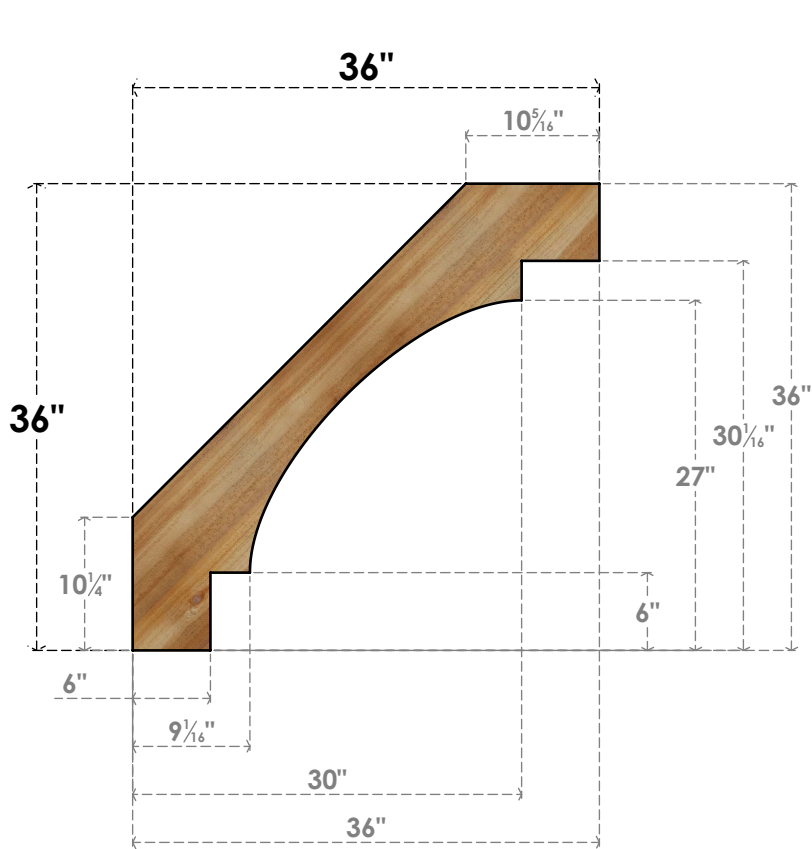

# BRC06X36X36MRC00RWR

6"W X 36"D X 36"H MERCED ROUGH SAWN BRACE, WESTERN RED CEDAR

**SIDE**

**FRONT**

EKENA MILLWORK  
 2300 WEST MAIN ST.  
 CLARKSVILLE, TX 75426  
 TOLL FREE: 866-607-0453  
 WWW.EKENAMILLWORK.COM

**NOTES**

1. INSTALLATION TO BE COMPLETED IN ACCORDANCE WITH MANUFACTURER'S SPECIFICATIONS.
2. DRAWING MAY NOT BE TO SCALE
3. THIS DRAWING IS INTENDED FOR DESIGN AND PLANNING PURPOSES ONLY.
4. ALL INFORMATION CONTAINED HEREIN WAS CURRENT AT THE TIME OF DEVELOPMENT BUT MUST BE REVIEWED AND APPROVED BY THE PRODUCT MANUFACTURER TO BE CONSIDERED ACCURATE.
5. PRODUCTS ARE NOT KILN DRIED. THIS ITEM IS UNIQUE AND WILL CONTAIN THE NATURAL VARIATIONS THAT THE WOOD SPECIES OFFERS. THIS MAY RESULT IN VARIATIONS UP TO 1/4"